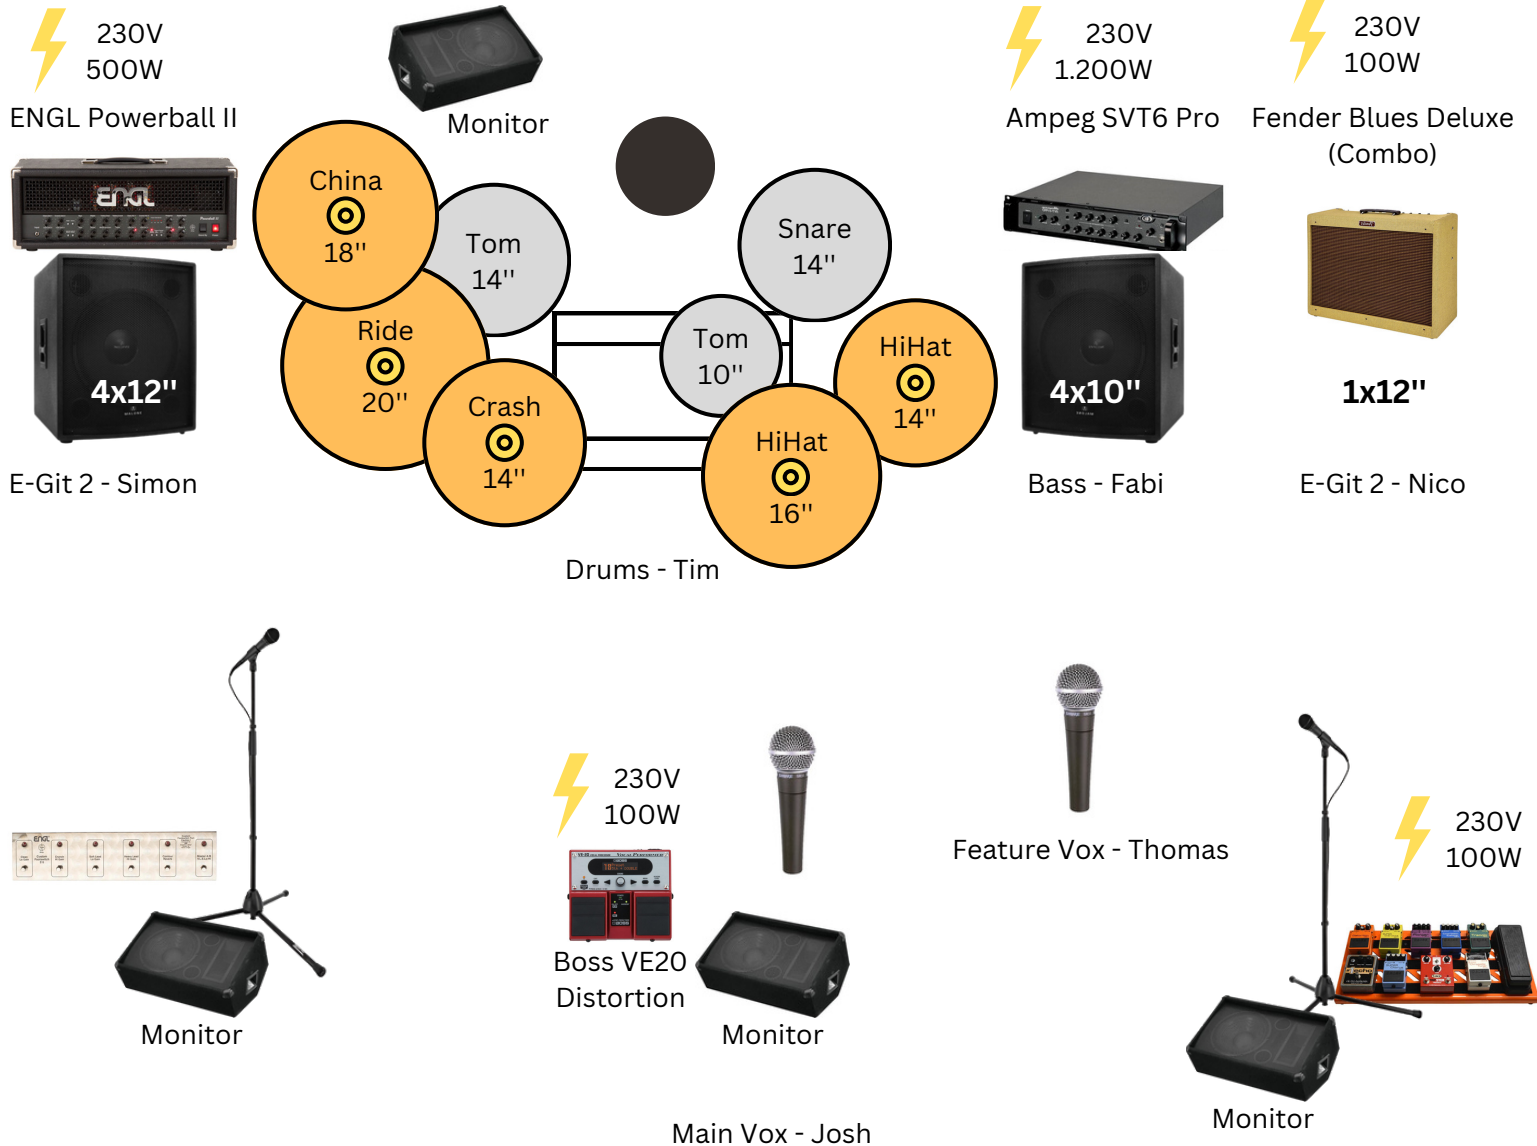

DOLLY PASTA - TECRIDER 2024

Stage Plot

Summary

- **Wir benötigen vor Ort 2 stabile Standard Mic Stands**
We need 2 stable standard mic stands on site
- **Mikrofonierung der Instrumente je nach Venue Größe**
Miking arrangement of the instruments depending on the venue size
- **Feature in 1-3 Songs (eigenes Mikro mit Schalter: Audix Fireball)**
Additional mic in 1-3 songs (with our own microphone with switch (Audix Fireball))
- **Monitoring je nach Venue Größe, aber mind. 2 Stück**
Monitoring will depend on the venue size, but we need at least 2.
- **Das Main Vox Mic ist auf der Bühne direkt in ein Effektgerät (Boss VE20) geschliffen, welches vom Sänger selbst bedient wird.**
The main vocal microphone is directly connected to an effects unit (Boss VE20) on stage, which is operated by the singer.

DOLLY PASTA - TECRIDER 2024

Channel List

#	What	Info	Wer
1	Bass Drum		Tim
2	Snare 14"		Tim
3	Tom 10"		Tim
4	Floor Tom 14"		Tim
5	OH L		Tim
6	OH R		Tim
7	E-Git 1	Fender Deluxe Combo 1x12"	Nico
8	E-Git 2	Engl Powerball II + 4x12"	Simon
9	E-Bass	Ampeg SVT 6 pro + 4x10" / DI-OUT	Fabi
10	Main Vox	Boss VE20 on stage + our own Mic	Josh
11	Vox 2	more than just backing vox in certain songs	Nico
12	Vox 3	more than just backing vox in certain songs	Simon
13	Vox 4	only for few songs + our own mic with switch	Thomas